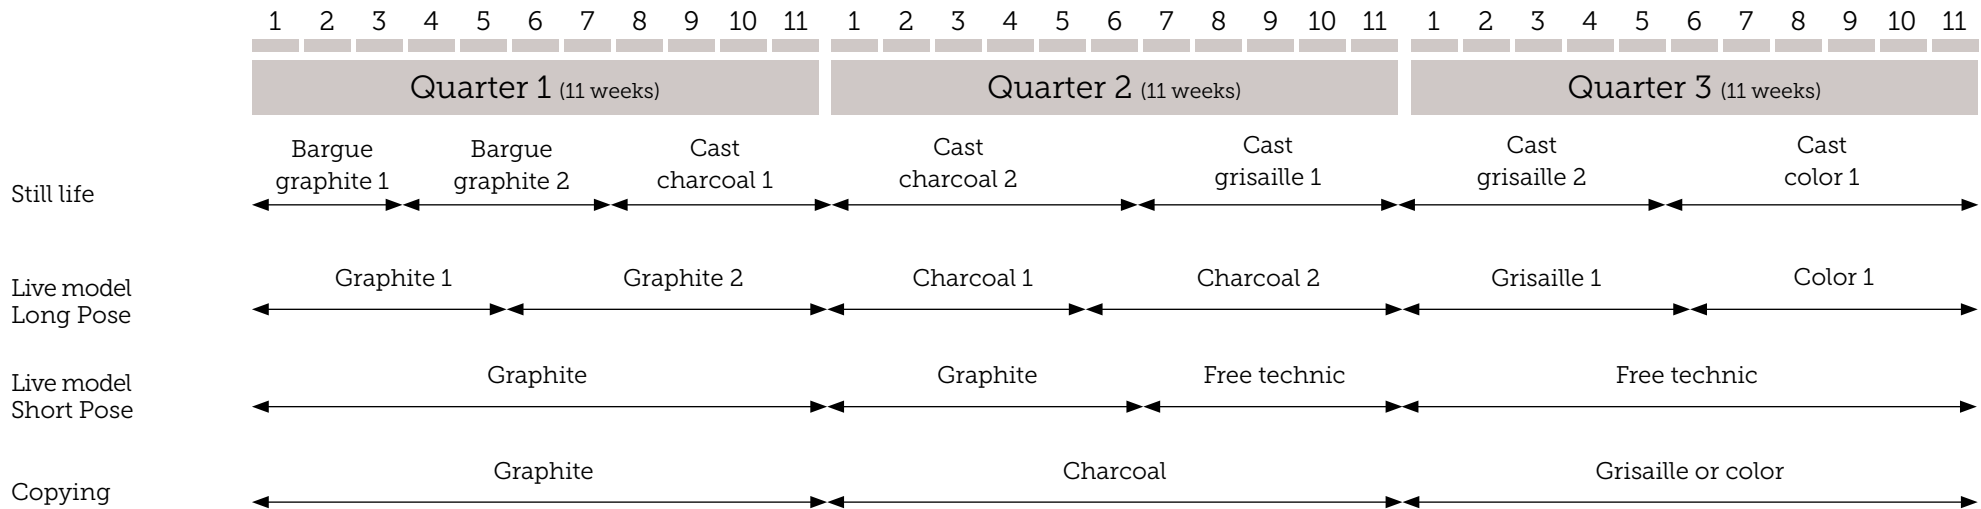

# CLASS'ART > One year

	MONDAY	TUESDAY	WEDNESDAY	THURSDAY	FRIDAY	
9 am > 12 am	group 1 >	Live model/long pose	Live model/long pose	Live model/long pose	Live model/long pose	Art history (2h)
	group 2 >	Bague/cast	Bague/cast	Bague/cast	Bague/cast	Live model/short pose
12 am > 1 pm	Lunch					
1 pm > 4 pm	group 1 >	Bague/cast	Bague/cast	Bague/cast	Bague/cast	Live model/short pose
	group 2 >	Live model/long pose	Live model/long pose	Live model/long pose	Live model/long pose	Art history (2h)
4.30 pm > 7.30 pm	group 1 >	Anatomy	Copying/Portrait	Free time	Free time	Free time
	group 2 >	Free time	Free time	Anatomy	Copying/Portrait	Free time